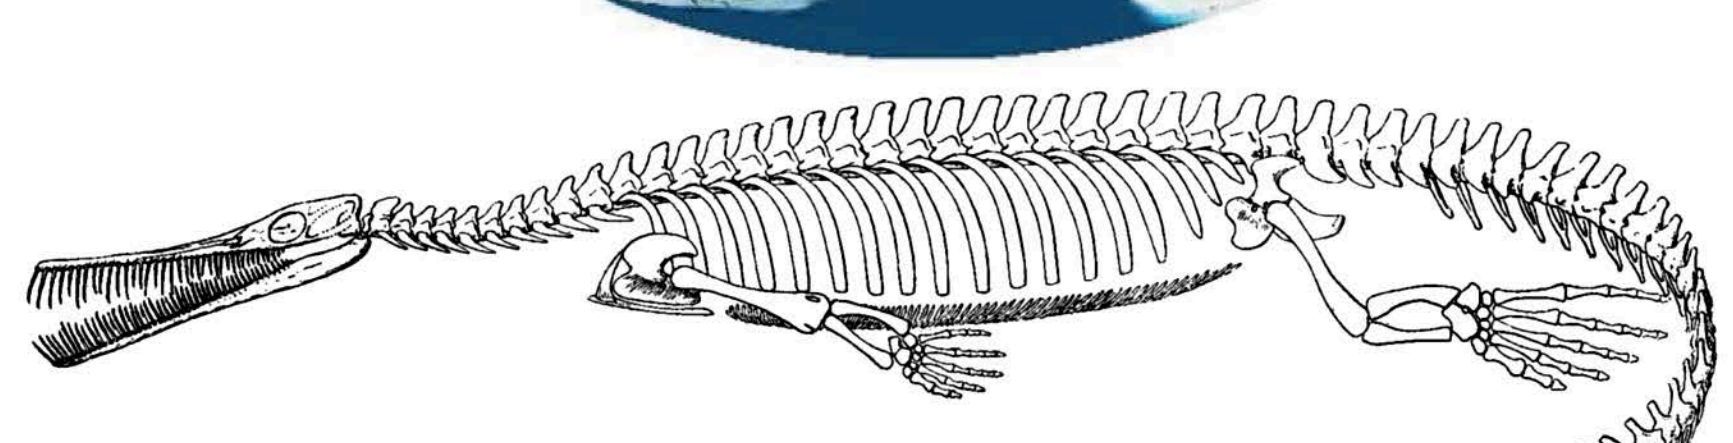

# Globes

**Trinacromerum kirki**  
Western Interior Seaway,  
Manitoba  
Turonian, 90 MA

**Kronosaurus queenslandicus**  
Queensland Inland Seaway,  
Cretaceous, Aptian 125 MA

**Liopleurodon ferox**  
European Jurassic,  
Callovian 163 MA