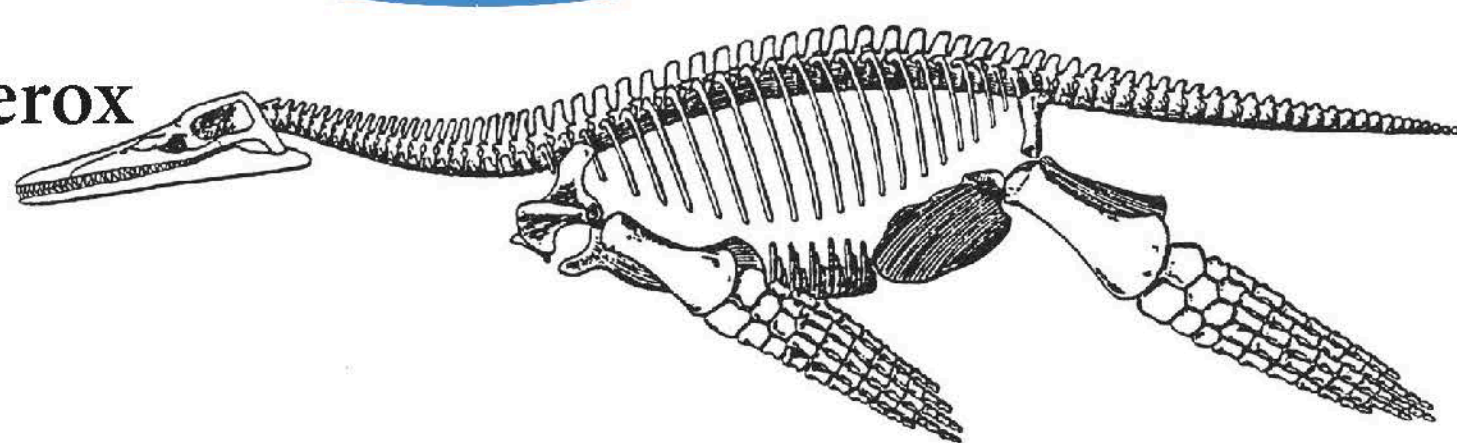

# Globes

**Trinacromerum kirki**  
Western Interior Seaway,  
Manitoba  
Turonian, 90 MA

**Kronosaurus queenslandicus**  
Queensland Inland Seaway,  
Cretaceous, Aptian 125 MA

**Liopleurodon ferox**  
European Jurassic,  
Callovian 163 MA